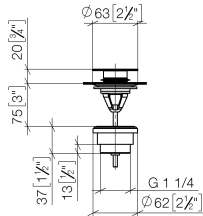

**Basin Waste with push fastening 1 1/4" - Matte Black**

IMO

10 125 970

Fits: IMO, LULU, MADISON, MEM, TARA,  
CL.1, LISSÉ, VAIA, META, CYO

	Matte Black	10 125 970-33
	Chrome	10 125 970-00
	Brushed Platinum	10 125 970-06
	Platinum	10 125 970-08
	Durabress (23kt Gold)	10 125 970-09
	Dark Chrome	10 125 970-19
	Light Gold	10 125 970-26
	Brushed Light Gold	10 125 970-27
	Brushed Durabress (23kt Gold)	10 125 970-28
	Platinum / Brushed Platinum	10 125 970-36
	Durabress / Brushed Durabress (23kt Gold)	10 125 970-38
	Brushed Bronze	10 125 970-42
	Brushed Champagne (22kt Gold)	10 125 970-46
	Champagne (22kt Gold)	10 125 970-47
	Brushed Chrome	10 125 970-93
	Brushed Dark Platinum	10 125 970-99

## Basin Waste with push fastening 1 1/4" - Matte Black

---

IMO

10 125 970

Only suitable for basins with an overflow.

10 125 970

mm [inches]

10 125 970

### Spare parts list

No.	Item Number	Name	Quantity used	Delivery time
1	04 31 20 096 00-33	plug	1	30
2	09 30 30 179 90	screw	1	2
3	09 11 01 038-33	cup	1	30
4	09 14 05 061 90	seal	1	2
5	09 14 03 153 90	seal	1	2
6	09 11 10 156-33	connection	1	60