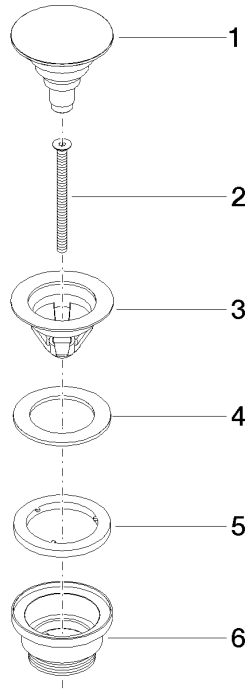

**Basin Waste with push fastening 1 1/4" - Matte Black**

IMO

10 125 970

Fits: IMO, LULU, MADISON, MEM, TARA,  
CL.1, LISSÉ, VAIA, META, CYO

	Matte Black	10 125 970-33
	Chrome	10 125 970-00
	Brushed Platinum	10 125 970-06
	Platinum	10 125 970-08
	Durabress (23kt Gold)	10 125 970-09
	Dark Chrome	10 125 970-19
	Light Gold	10 125 970-26
	Brushed Light Gold	10 125 970-27
	Brushed Durabress (23kt Gold)	10 125 970-28
	Platinum / Brushed Platinum	10 125 970-36
	Durabress / Brushed Durabress (23kt Gold)	10 125 970-38
	Brushed Bronze	10 125 970-42
	Brushed Champagne (22kt Gold)	10 125 970-46
	Champagne (22kt Gold)	10 125 970-47
	Brushed Chrome	10 125 970-93
	Brushed Dark Platinum	10 125 970-99

## Basin Waste with push fastening 1 1/4" - Matte Black

---

IMO

10 125 970

Only suitable for basins with an overflow.

10 125 970

mm [inches]

10 125 970

### Spare parts list

No.	Item Number	Name	Quantity used	Delivery time
1	04 31 20 096 00-33	plug	1	30
2	09 30 30 179 90	screw	1	2
3	09 11 01 038-33	cup	1	30
4	09 14 05 061 90	seal	1	2
5	09 14 03 153 90	seal	1	2
6	09 11 10 156-33	connection	1	60